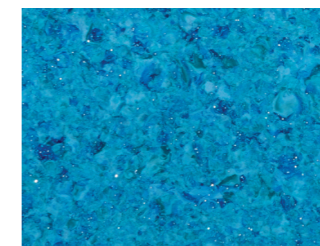

OUR DESIGNS

Luxury Designer Pools

Lifestyle Collection

DELUXE SPA

Clip On / Stand Alone
2.4m x 1.6m
Depth 0.9m

LAP POOL

11m x 2.75-2.4m
Depth 1.4m

Presidential Collection

AMBASSADOR

6m x 3.4m
Depth 1.14m - 1.66m

SENATOR

7m x 3.4m
Depth 1.1m - 1.78m

VICE PRESIDENT

8m x 3.57m
Depth 1.1m - 1.87m

PRESIDENT

9m x 4.08m
Depth 1.1m - 1.94m

Platinum Collection

PLATINUM 7

7m x 3m
Depth 1.14m - 1.76m

PLATINUM 8

8m x 3.6m
Depth 1.1m - 1.8m

PLATINUM 9

9m x 3.6m
Depth 1.1m - 1.96m

PLATINUM 10

10m x 3.6m
Depth 1.1m - 2.05m

PLATINUM 11 SLIM

11m x 4m
Depth 1.1m - 2.2m

Entertainer Collection

ENTERTAINER 4.5

4.5m x 2.7m
Depth 1.1m - 1.65m

ENTERTAINER 5.5

5.5m x 2.7m
Depth 1.1m - 1.65m

ENTERTAINER 6.5

6.5m x 2.7m
Depth 1.1m - 1.76m

ENTERTAINER 7

7m x 4m
Depth 1.1m - 1.8m

ENTERTAINER 8

8m x 4m
Depth 1.1m - 1.9m

Note: All sizes and shapes are approximate. Measurements are waterline measurements

OUR INTERIOR

Freedom of choice with MarbleTech™

MarbleTech™

OCEAN REEF

Shimmer Range

Note: Every effort has been made to achieve accuracy, however colour may vary due to the manufacturing process.

"Leading the way in pool design since 1974. Each design is handled with the utmost care."

"MarbleTech™ is the most fade resistant Gelcoat surface on the market."