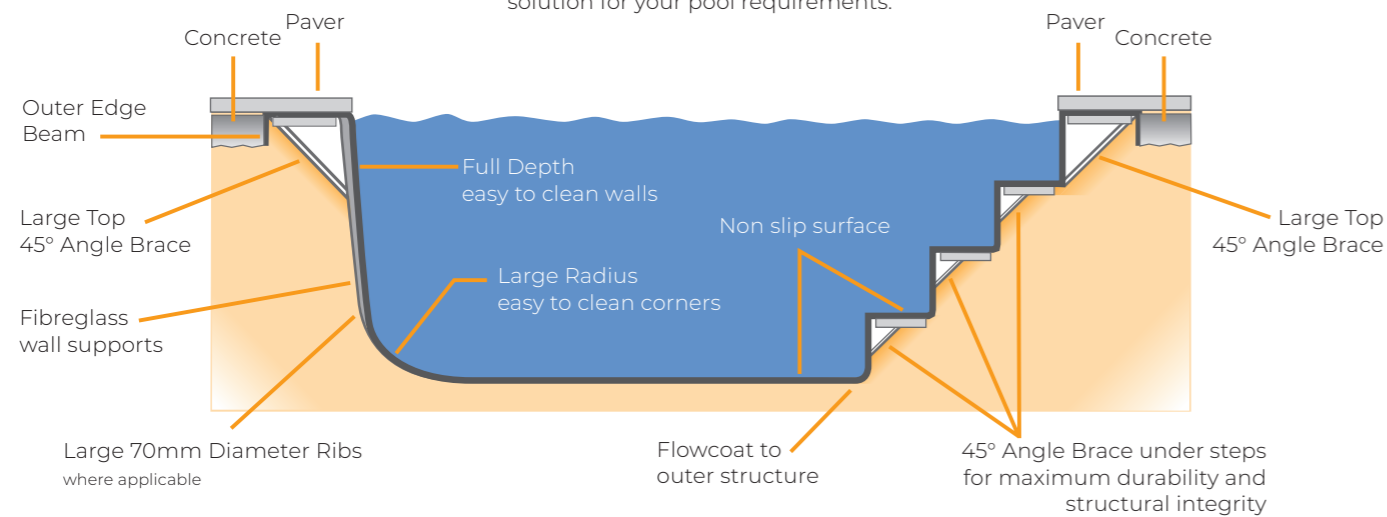

Feel the Freedom