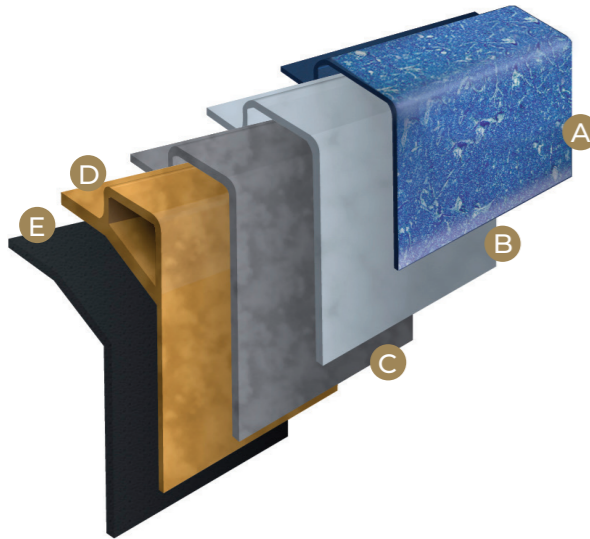

SUPERIOR CONSTRUCTION

Quality Certified Pool Construction

A. Cosmetic Layer: Freedoms chemical resistant and U.V stabilised gelcoat formulated with our exclusive EcoPure™ antimicrobial system is applied.

B. Corrosion Barrier: Freedom applies a layer of clear epoxy based vinyl ester resin. Freedom use a clear layer so that air bubbles trapped by application can be identified and removed. Creating a barrier that is completely impervious to water providing guaranteed osmosis protection.

C. Structural Layers: 100% clear polyester resin is used in the two structural fibreglass layers. Our clear polyester resin ensures that strength properties are superior for the conditions of Aotearoa. Freedoms polyester resin provides superior flexural strength to the structure which allows it to perfectly accommodate to Aotearoa's mighty ground movements between the seasons. As an added bonus of using fibreglass to build a pool, fibreglass acts as a great insulator.

D. Close-beam construction means your pool is built using the strongest method of construction available in the industry.

E. Outer Surface Layer: Freedoms black waxed resin outer surface layer is proof that we really do care more than any other pool manufacturer. This formula is applied to seal any exposed fibres and to provide an extra layer of protection against the elements.

STRONGER BY DESIGN

Over time, we have consistently developed and improved existing design principles and applied them to our pool models. Freedom Pools always provide a high quality and durable solution for your pool requirements.